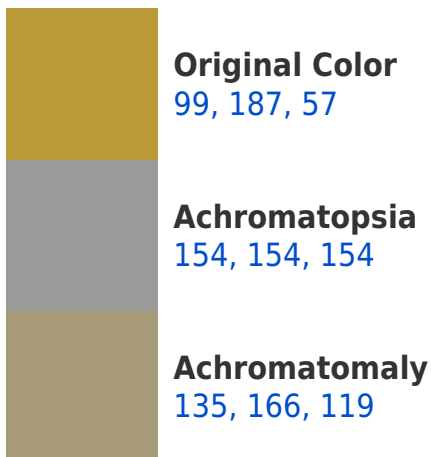

Any Text WCAG AAA ✓ Pass

If you want to check with other color combinations, try the [Color Contrast Checker](#).

RYB 99, 187, 57 Background

This preview shows how black text looks on a background with the RYB color 99, 187, 57.

This preview shows how white text looks on a background with the RYB color 99, 187, 57.

Color Blindness Simulation

Color vision deficiency is a very complex topic, and I could not describe the different causes any better than Wikipedia does, so if you want to learn more, you should check out their [article about color blindness](#).

Dichromacy

Original Color
99, 187, 57

Protanopia
79, 177, 58

Deuteranopia
129, 198, 58

Tritanopia
195, 145, 157

Trichromacy

Monochromacy

CSS Examples

Text

The CSS property to change the color of the text to RYB 99, 187, 57 is called "color". The color property can be set on classes, ids or directly on the HTML element.

This example shows how text in the color `rgb(187, 155, 57)` looks like.