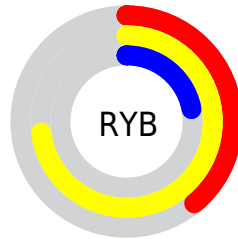

Conversions

Conversions Part 2

Format	Color
RYB	99, 187, 57
Decimal	12294969
CIELab	65.27, 1.11, 53.75
CIElCh	65, 53.761, 88.819
Yxy	34.3881, 0.4333, 0.4516
Android (android.graphics.Color)	4290485049 (0xFFBB9B39)
YUV	153.3960, -47.5232, 29.4707
Hunter-Lab	58.6414, -2.1851, 32.1826

Details

The RYB color **99, 187, 57** is a dark color, and the websafe version is hex **CC9933**. A complement of this color would be **57, 83, 187**, and the grayscale version is **154, 154, 154**.

A 20% lighter version of the original color is **160, 246, 109**, and **33, 130, 0** is the 20% darker color. If you saturate the color by 10%, you get **85, 187, 38**, and if you desaturate by 10%, it is **112, 187, 76**.

Distribution

- Red (73%)
- Green (61%)
- Blue (22%)

- Red (39%)
- Yellow (73%)
- Blue (22%)

- Cyan (0%)
- Magenta (17%)
- Yellow (70%)
- Black (27%)

- Cyan (27%)
- Magenta (39%)
- Yellow (78%)

Brightness & Saturation Gradients