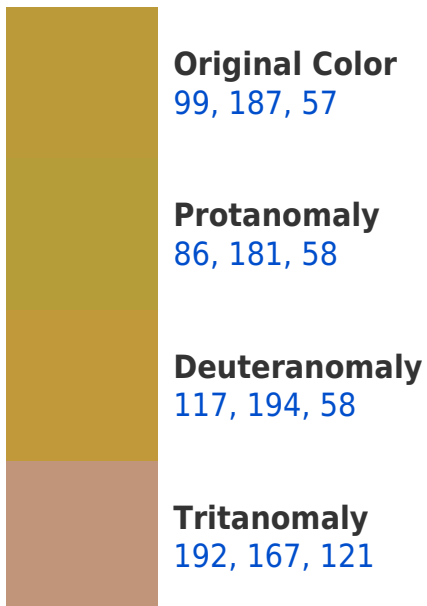

244, 116, 162

Rectangle

The Rectangle color scheme consists of four colors that form a rectangle on the color wheel.

99, 187, 57

92, 176, 168

45, 121, 255

200, 133, 222

Sweetspot

This preview shows how white text looks on a background with the RYB color 99, 187, 57.

Color Blindness Simulation

Color vision deficiency is a very complex topic, and I could not describe the different causes any better than Wikipedia does, so if you want to learn more, you should check out their [article about color blindness](#).

Dichromacy

Original Color
99, 187, 57

Protanopia
79, 177, 58

Deuteranopia
129, 198, 58

Tritanopia
195, 145, 157

Trichromacy

Monochromacy

CSS Examples

Text

The CSS property to change the color of the text to RYB 99, 187, 57 is called "color". The color property can be set on classes, ids or directly on the HTML element.

This example shows how text in the color `rgb(187, 155, 57)` looks like.