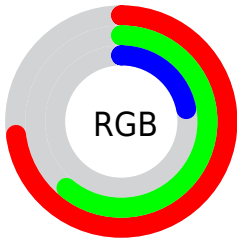

Distribution

- Red (73%)
- Green (61%)
- Blue (22%)