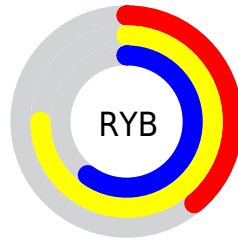

Conversions

Conversions Part 2

Format	Color
RYB	99, 191, 154
Decimal	8961891
CIELab	71.82, -34.24, 40.56
CIELCh	72, 53.078, 130.174
Yxy	43.3967, 0.3338, 0.4667
Android (android.graphics.Color)	4287151971 (0xFF88BF63)
YUV	164.0670, -32.0780, -24.6148
Hunter-Lab	65.8762, -31.1865, 29.4224

Details

The RYB color **99, 191, 154** is a dark color, and the websafe version is hex **99CC66**. A complement of this color would be **154, 99, 191**, and the grayscale version is **164, 164, 164**.

A 20% lighter version of the original color is **151, 248, 208**, and **49, 137, 103** is the 20% darker color. If you saturate the color by 10%, you get **80, 191, 146**, and if you desaturate by 10%, it is **118, 191, 162**.

Distribution

- Red (53%)
- Green (75%)
- Blue (39%)

- Red (39%)
- Yellow (75%)
- Blue (60%)

- Cyan (29%)
- Magenta (0%)
- Yellow (48%)
- Black (25%)

- Cyan (47%)
- Magenta (25%)
- Yellow (61%)

Brightness & Saturation Gradients