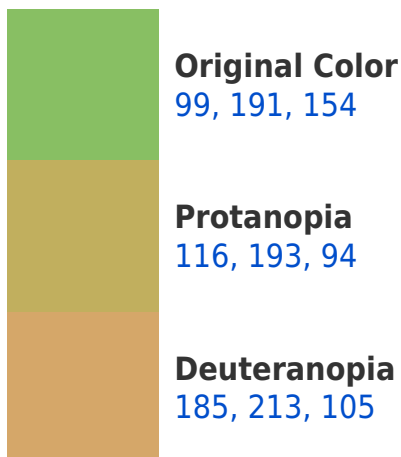

Split-complementary colors differ from the complementary color scheme. The scheme consists of three colors, the original color and two neighbors of the complement color.

248, 140, 210

99, 191, 154

123, 161, 255

191, 99, 183

91, 85, 94

95, 0, 158

18, 0, 31

Previews

White Background

This preview shows how the RYB color 99, 191, 154 looks on a white background.

Color Contrast Check

RYB 99, 191, 154 Background

This preview shows how black text looks on a background with the RYB color 99, 191, 154.

This preview shows how white text looks on a background with the RYB color 99, 191, 154.

Dichromacy

Tritanopia
151, 168, 195

Trichromacy

Original Color
99, 191, 154

Protanomaly
96, 181, 105

Deuteranomaly
113, 185, 103

Tritanomaly
146, 174, 184

Monochromacy