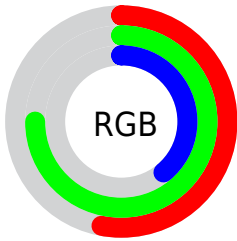

Distribution

- Red (53%)
- Green (75%)
- Blue (39%)