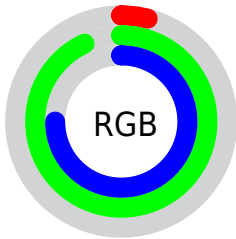

Distribution

- Red (4%)
- Green (93%)
- Blue (75%)