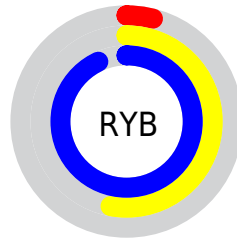

- Red (4%)
- Yellow (53%)
- Blue (93%)