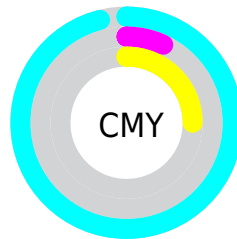

Details

The RYB color **9, 135, 236** is a dark color, and the websafe version is hex **33FFCC**. The color can be described as middle washed spring green. A complement of this color would be **236, 9, 54**, and the grayscale version is **163, 163, 163**.

A 20% lighter version of the original color is **113, 186, 255**, and **0, 101, 179** is the 20% darker color. If you saturate the color by 10%, you get **0, 131, 236**, and if you desaturate by 10%, it is **33, 146, 236**.

Distribution

- Red (4%)
- Green (93%)
- Blue (75%)

- Red (4%)
- Yellow (53%)
- Blue (93%)

- Cyan (96%)
- Magenta (0%)
- Yellow (19%)
- Black (7%)

- Cyan (96%)
- Magenta (7%)
- Yellow (25%)

Brightness & Saturation Gradients

These gradients show how the RYB color 9, 135, 236 changes by changing the brightness by 10 percent. The first figure shows a shift by +10% for each color and the second figure -10%.

Similar to the brightness gradients but the following saturation gradients show a change of the RYB color 9, 135, 236 by changing the saturation by 10% instead.