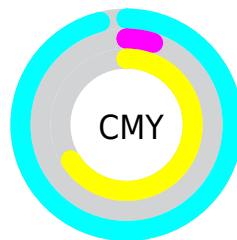

Details

The RYB color **9, 184, 242** is a dark color, and the websafe version is hex **33FF66**. The color can be described as dark saturated green. A complement of this color would be **242, 9, 165**, and the grayscale version is **155, 155, 155**.

A 20% lighter version of the original color is **115, 233, 255**, and **0, 162, 184** is the 20% darker color. If you saturate the color by 10%, you get **0, 182, 242**, and if you desaturate by 10%, it is **33, 190, 242**.

Distribution

- Red (4%)
- Green (95%)
- Blue (34%)

- Red (4%)
- Yellow (72%)
- Blue (95%)

- Cyan (96%)
- Magenta (0%)
- Yellow (64%)
- Black (5%)

- Cyan (96%)
- Magenta (5%)
- Yellow (66%)

Brightness & Saturation Gradients

These gradients show how the RYB color 9, 184, 242 changes by changing the brightness by 10 percent. The first figure shows a shift by +10% for each color and the second figure -10%.

Similar to the brightness gradients but the following saturation gradients show a change of the RYB color 9, 184, 242 by changing the saturation by 10% instead.