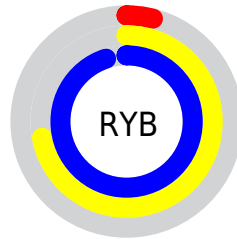

- Red (4%)
- Yellow (72%)
- Blue (95%)