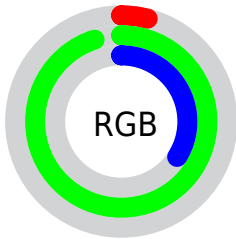

Distribution

- Red (4%)
- Green (95%)
- Blue (34%)