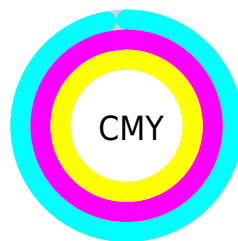

Details

The XYZ color **0.1385, 0.0670, 0.2066** is a dark color, and the websafe version is hex **000000**. A complement of this color would be **0.0924, 0.1759, 0.0579**, and the grayscale version is **0.0915, 0.0962, 0.1048**.

A 20% lighter version of the original color is **3.1450, 3.1187, 3.6850**, and **0.0000, 0.0000, 0.0000** is the 20% darker color. If you saturate the color by 10%, you get **0.1385, 0.0670, 0.2066**, and if you desaturate by 10%, it is **0.1477, 0.0846, 0.2124**.

Distribution

Red (3%)

Green (0%)

Blue (3%)

Red (3%)

Yellow (0%)

Blue (3%)

Cyan (0%)

Magenta (100%)

Yellow (13%)

Black (97%)

Cyan (97%)

Magenta (100%)

Yellow (97%)

Brightness & Saturation Gradients

These gradients show how the XYZ color 0.1385, 0.0670, 0.2066 changes by changing the brightness by 10 percent. The first figure shows a shift by +10% for each color and the second figure -10%.