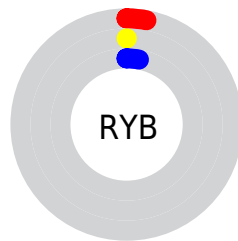

Details

The XYZ color **0.1385, 0.0670, 0.2066** is a dark color, and the websafe version is hex **000000**. A complement of this color would be **0.0924, 0.1759, 0.0579**, and the grayscale version is **0.0915, 0.0962, 0.1048**.

A 20% lighter version of the original color is **3.1450, 3.1187, 3.6850**, and **0.0000, 0.0000, 0.0000** is the 20% darker color. If you saturate the color by 10%, you get **0.1385, 0.0670, 0.2066**, and if you desaturate by 10%, it is **0.1477, 0.0846, 0.2124**.

Distribution

Red (3%)

Green (0%)

Blue (3%)

Red (3%)

Yellow (0%)

Blue (3%)

Cyan (0%)