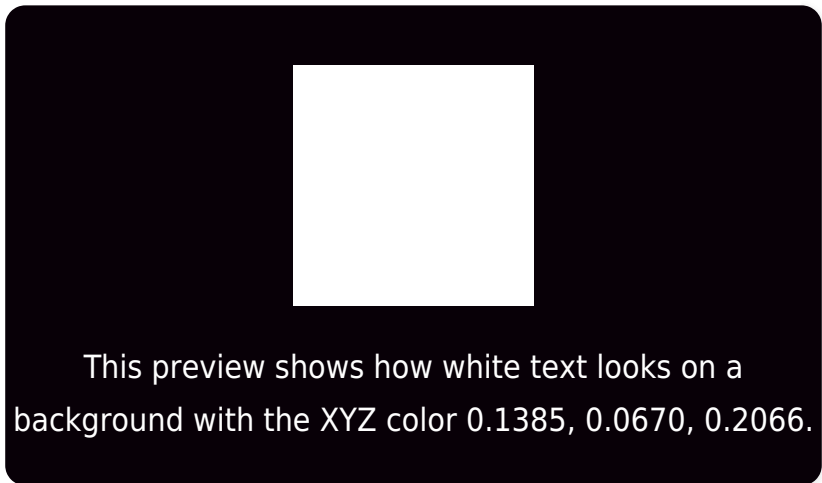

XYZ 0.1385, 0.0670, 0.2066

Background