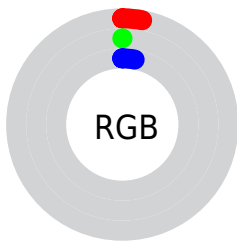

Distribution

Red (3%)

Green (0%)

Blue (3%)