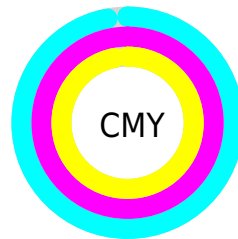

Details

The XYZ color **0.1385, 0.0670, 0.2066** is a dark color, and the websafe version is hex **000000**. A complement of this color would be **0.0924, 0.1759, 0.0579**, and the grayscale version is **0.0915, 0.0962, 0.1048**.

A 20% lighter version of the original color is **3.1450, 3.1187, 3.6850**, and **0.0000, 0.0000, 0.0000** is the 20% darker color. If you saturate the color by 10%, you get **0.1385, 0.0670, 0.2066**, and if you desaturate by 10%, it is **0.1477, 0.0846, 0.2124**.

Distribution

Red (3%)

Green (0%)

Blue (3%)

Red (3%)

Yellow (0%)

Blue (3%)

Cyan (0%)

Magenta (100%)

Yellow (13%)

Black (97%)

Cyan (97%)

Magenta (100%)

Yellow (97%)

Brightness & Saturation Gradients

These gradients show how the XYZ color 0.1385, 0.0670, 0.2066 changes by changing the brightness by 10 percent. The first figure shows a shift by +10% for each color and the second figure -10%.