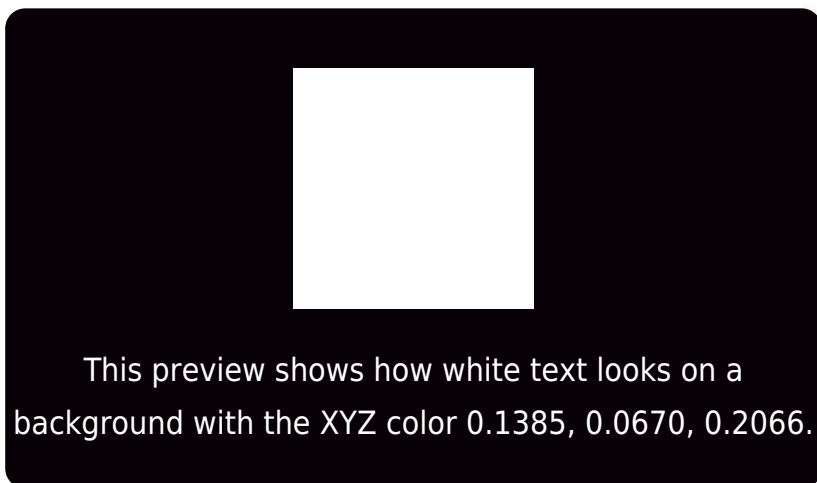

XYZ 0.1385, 0.0670, 0.2066

Background