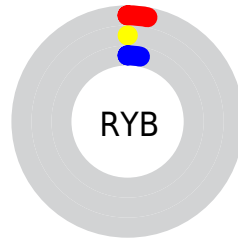

Details

The XYZ color **0.1385, 0.0670, 0.2066** is a dark color, and the websafe version is hex **000000**. A complement of this color would be **0.0924, 0.1759, 0.0579**, and the grayscale version is **0.0915, 0.0962, 0.1048**.

A 20% lighter version of the original color is **3.1450, 3.1187, 3.6850**, and **0.0000, 0.0000, 0.0000** is the 20% darker color. If you saturate the color by 10%, you get **0.1385, 0.0670, 0.2066**, and if you desaturate by 10%, it is **0.1477, 0.0846, 0.2124**.

Distribution

Red (3%)

Green (0%)

Blue (3%)

Red (3%)

Yellow (0%)

Blue (3%)

Cyan (0%)