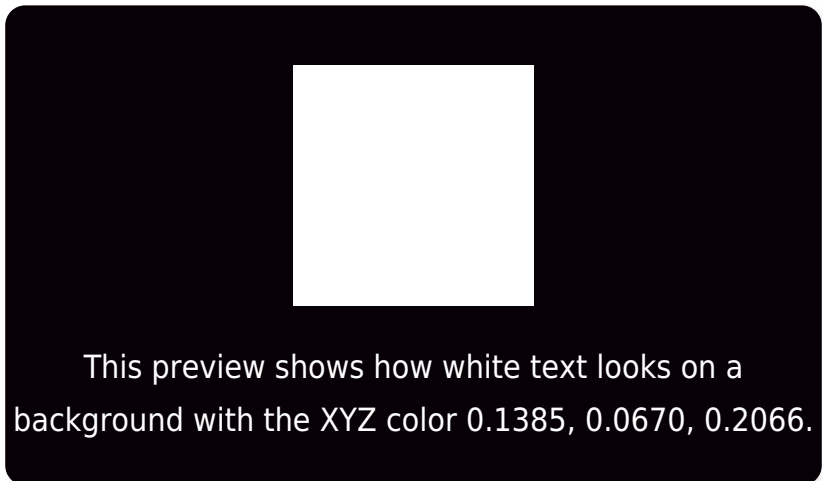

XYZ 0.1385, 0.0670, 0.2066

Background