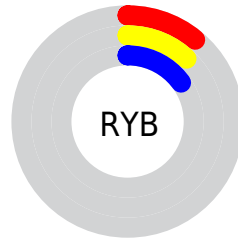

# Details

The XYZ color **1.3306, 1.3748, 1.9455** is a dark color, and the websafe version is hex **333333**. A complement of this color would be **1.5857, 1.6839, 1.4038**, and the grayscale version is **1.3066, 1.3747, 1.4970**.

A 20% lighter version of the original color is **6.7867, 7.0578, 8.9872**, and **0.0000, 0.0000, 0.0000** is the 20% darker color. If you saturate the color by 10%, you get **1.1629, 1.1855, 1.9178**, and if you desaturate by 10%, it is **1.5172, 1.5832, 1.9759**.

# Distribution

Red (11%)

Green (12%)

Blue (15%)

Red (11%)

Yellow (12%)

Blue (15%)

Cyan (22%)

Magenta (16%)

Yellow (0%)

Black (85%)

Cyan (89%)

Magenta (88%)

Yellow (85%)