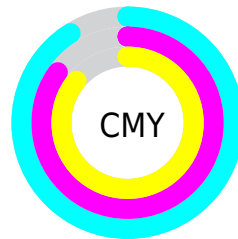

A 20% lighter version of the original color is **6.6845, 7.8748, 8.5648**, and **0.0000, 0.0000, 0.0000** is the 20% darker color. If you saturate the color by 10%, you get **1.2393, 1.6339, 1.7854**, and if you desaturate by 10%, it is **1.4282, 1.7289, 1.9046**.

# Distribution

- Red (9%)
- Green (15%)
- Blue (14%)

- Red (9%)
- Yellow (12%)
- Blue (15%)

- Cyan (42%)
- Magenta (0%)
- Yellow (8%)
- Black (85%)

- Cyan (91%)
- Magenta (85%)
- Yellow (86%)

# Brightness & Saturation Gradients

These gradients show how the XYZ color 1.3274, 1.6781, 1.8441 changes by changing the brightness by 10 percent. The first figure shows a shift by +10% for each color and the second figure -10%.