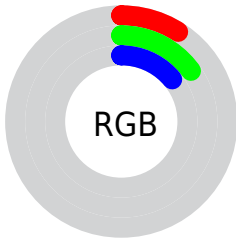

Distribution

- Red (9%)
- Green (15%)
- Blue (14%)