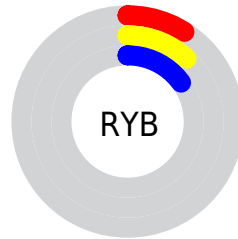

## Conversions Part 2

| Format                              | Color                                      |
|-------------------------------------|--|
| <a href="#">RYB</a>                 | <a href="#">22, 31, 38</a>                 |
| Decimal                             | <a href="#">1451555</a>                    |
| CIELab                              | <a href="#">13.70, -7.60, -0.16</a>        |
| CIELCh                              | <a href="#">14, 7.603, 181.189</a>         |
| Yxy                                 | <a href="#">1.6781, 0.2737, 0.3460</a>     |
| Android<br>(android.graphics.Color) | <a href="#">4279641635</a><br>(0xFF162623) |
| YUV                                 | <a href="#">32.8740, 1.0481, -9.5365</a>   |
| Hunter-Lab                          | <a href="#">12.9541, -4.3790, 0.6276</a>   |

# Details

The XYZ color **1.3274, 1.6781, 1.8441** is a dark color, and the websafe version is hex **003333**. A complement of this color would be **1.2618, 1.0562, 1.0572**, and the grayscale version is **1.4361, 1.5109, 1.6453**.

A 20% lighter version of the original color is **6.6845, 7.8748, 8.5648**, and **0.0000, 0.0000, 0.0000** is the 20% darker color. If you saturate the color by 10%, you get **1.2393, 1.6339, 1.7854**, and if you desaturate by 10%, it is **1.4282, 1.7289, 1.9046**.

# Distribution

- Red (9%)
- Green (15%)
- Blue (14%)

- Red (9%)
- Yellow (12%)
- Blue (15%)

- Cyan (42%)
- Magenta (0%)
- Yellow (8%)
- Black (85%)

- Cyan (91%)
- Magenta (85%)
- Yellow (86%)