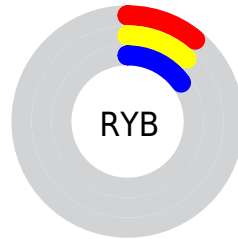

- Red (11%)
- Yellow (12%)
- Blue (15%)