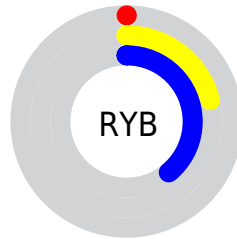

- Red (0%)
- Yellow (21%)
- Blue (39%)