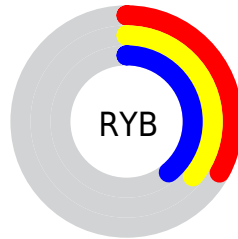

A 20% lighter version of the original color is **25.6154, 27.8281, 32.8754**, and **2.6199, 2.9696, 3.8033** is the 20% darker color. If you saturate the color by 10%, you get **9.0887, 10.3702, 13.3272**, and if you desaturate by 10%, it is **11.2241, 12.0072, 13.5307**.

# Distribution

Red (33%)

Green (38%)

Blue (39%)

Red (33%)

Yellow (36%)

Blue (39%)

Cyan (15%)