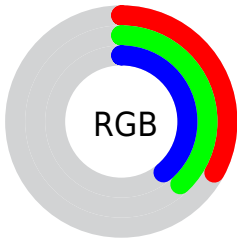

Distribution

Red (33%)

Green (38%)

Blue (39%)