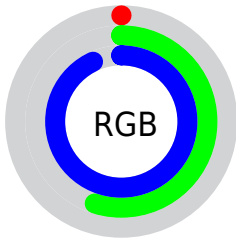

Distribution

- Red (0%)
- Green (55%)
- Blue (93%)