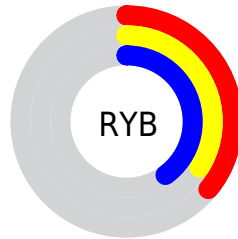

# Details

The XYZ color **10.1708, 10.0313, 13.7121** is a dark color, and the websafe version is hex **666666**. A complement of this color would be **11.1982, 12.4825, 10.8365**, and the grayscale version is **9.7274, 10.2340, 11.1448**.

A 20% lighter version of the original color is **25.7685, 25.9091, 33.3486**, and **2.6205, 2.5031, 3.8351** is the 20% darker color. If you saturate the color by 10%, you get **8.7886, 8.1888, 13.4295**, and if you desaturate by 10%, it is **11.7237, 12.1322, 14.0359**.

# Distribution

 Red (36%)

 Green (34%)

 Blue (40%)

 Red (36%)

 Yellow (34%)

 Blue (40%)

 Cyan (9%)