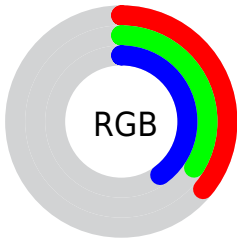

Distribution

Red (36%)

Green (34%)

Blue (40%)