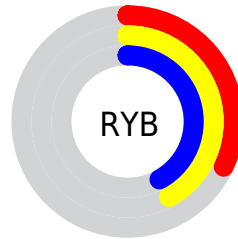

Details

The XYZ color **10.2411, 13.0685, 9.7673** is a dark color, and the websafe version is hex **336666**. A complement of this color would be **11.8340, 10.1560, 15.5245**, and the grayscale version is **11.3454, 11.9362, 12.9985**.

A 20% lighter version of the original color is **25.9601, 31.5786, 25.8461**, and **2.6274, 3.7164, 2.2479** is the 20% darker color. If you saturate the color by 10%, you get **9.0149, 12.4799, 7.7614**, and if you desaturate by 10%, it is **11.6797, 13.7599, 12.1200**.

Distribution

 Red (32%)

 Green (42%)

 Blue (32%)

 Red (32%)

 Yellow (42%)

 Blue (42%)

 Cyan (25%)

 Magenta (0%)

 Yellow (25%)

 Black (58%)

 Cyan (68%)

 Magenta (58%)

 Yellow (68%)

Brightness & Saturation Gradients

These gradients show how the XYZ color 10.2411, 13.0685, 9.7673 changes by changing the brightness by 10 percent. The first figure shows a shift by +10% for each color and the second figure -10%.