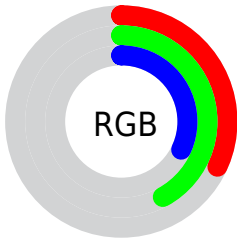

Distribution

Red (32%)

Green (42%)

Blue (32%)