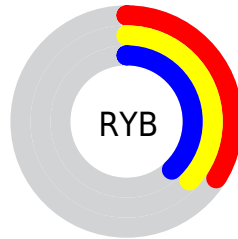

- Red (34%)
- Yellow (37%)
- Blue (38%)