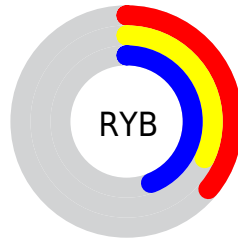

- Red (36%)
- Yellow (32%)
- Blue (44%)