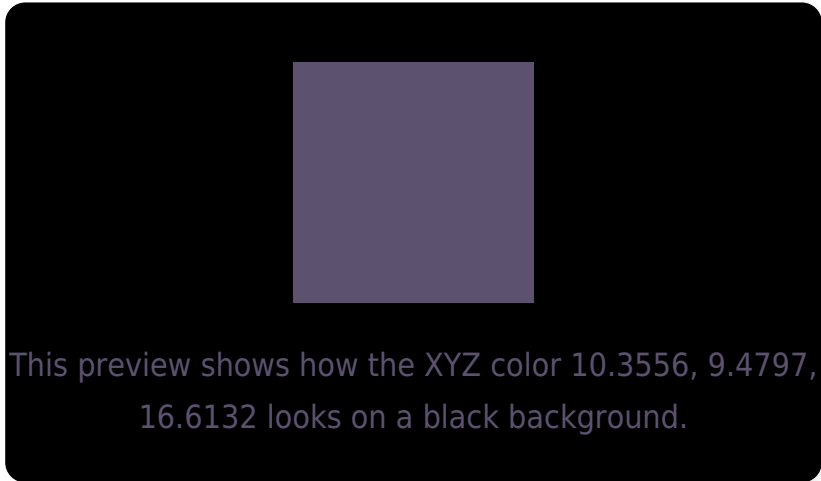

## White Background

This preview shows how the XYZ color 10.3556, 9.4797, 16.6132 looks on a white background.

# Black Background