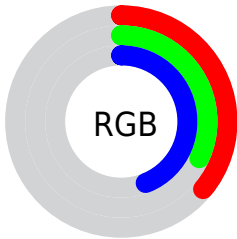

Distribution

- Red (36%)
- Green (32%)
- Blue (44%)