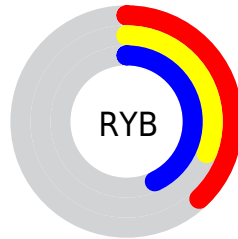

A 20% lighter version of the original color is **26.3237, 24.0833, 37.4435**, and **2.7288, 2.1136, 4.8216** is the 20% darker color. If you saturate the color by 10%, you get **9.2887, 7.4432, 15.6990**, and if you desaturate by 10%, it is **11.8067, 11.0649, 16.2654**.

# Distribution

Red (38%)

Green (31%)

Blue (43%)

Red (38%)

Yellow (31%)

Blue (43%)

Cyan (12%)