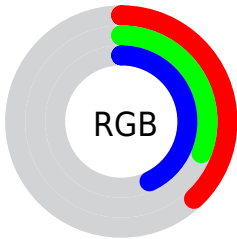

Distribution

Red (38%)

Green (31%)

Blue (43%)