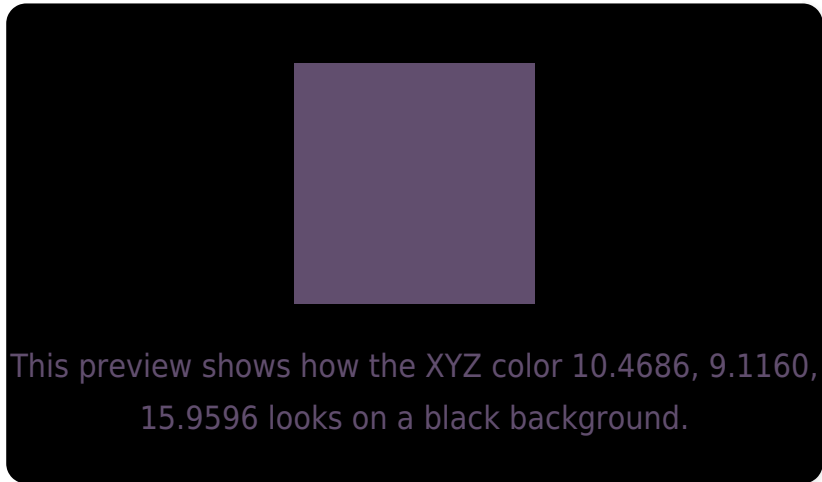

## White Background

This preview shows how the XYZ color 10.4686, 9.1160, 15.9596 looks on a white background.

# Black Background