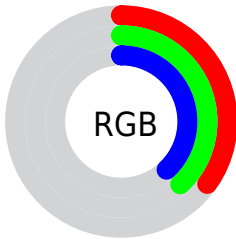

Distribution

- Red (35%)
- Green (38%)
- Blue (38%)