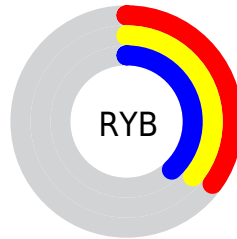

- Red (35%)
- Yellow (36%)
- Blue (38%)