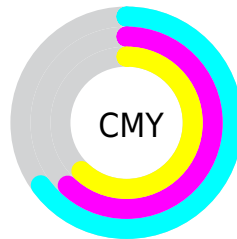

A 20% lighter version of the original color is **26.5827, 28.8069, 32.1762**, and **2.7776, 3.1203, 3.5878** is the 20% darker color. If you saturate the color by 10%, you get **9.6820, 11.0880, 12.9388**, and if you desaturate by 10%, it is **11.5457, 12.0488, 13.0270**.

# Distribution

- Red (35%)
- Green (38%)
- Blue (38%)

- Red (35%)
- Yellow (36%)
- Blue (38%)

- Cyan (8%)
- Magenta (0%)
- Yellow (0%)
- Black (62%)

- Cyan (65%)
- Magenta (62%)
- Yellow (62%)

# Brightness & Saturation Gradients

These gradients show how the XYZ color 10.5522, 11.5363, 12.9798 changes by changing the brightness by 10 percent. The first figure shows a shift by +10% for each color and the second figure -10%.