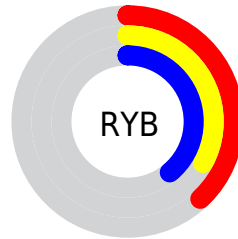

# Details

The XYZ color **10.4785, 9.9585, 13.4265** is a dark color, and the websafe version is hex **666666**. A complement of this color would be **10.2218, 11.8452, 10.3425**, and the grayscale version is **9.7746, 10.2837, 11.1989**.

A 20% lighter version of the original color is **26.4626, 25.8582, 32.8746**, and **2.7666, 2.4784, 3.7007** is the 20% darker color. If you saturate the color by 10%, you get **9.5359, 8.3855, 13.1727**, and if you desaturate by 10%, it is **11.5384, 11.7577, 13.7181**.

# Distribution

Red (38%)

Green (33%)

Blue (39%)

Red (38%)

Yellow (33%)

Blue (39%)

Cyan (3%)