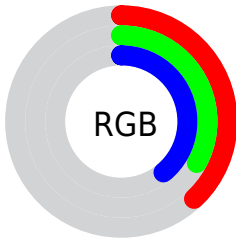

Distribution

Red (38%)

Green (33%)

Blue (39%)