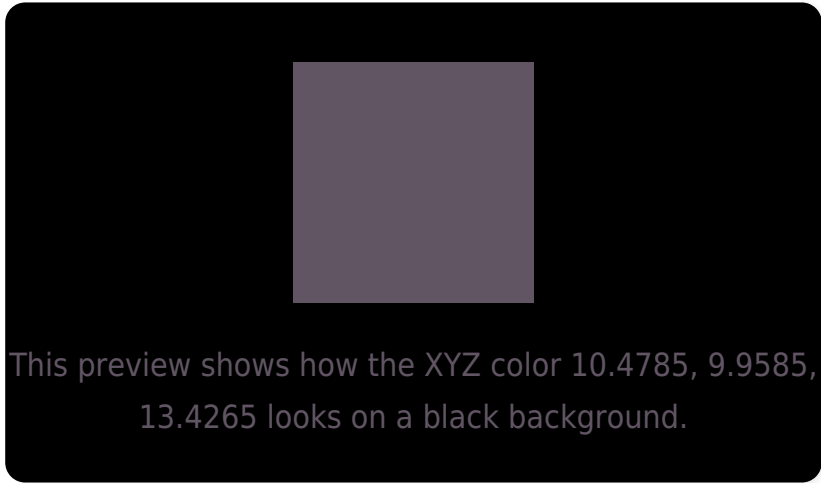

## White Background

This preview shows how the XYZ color 10.4785, 9.9585, 13.4265 looks on a white background.

# Black Background