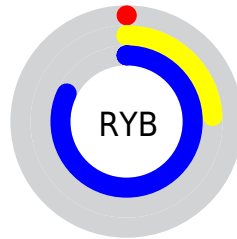

- Red (0%)
- Yellow (24%)
- Blue (82%)