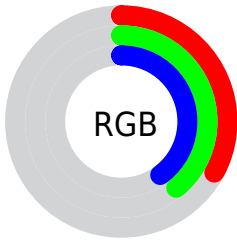

Distribution

- Red (33%)
- Green (39%)
- Blue (40%)