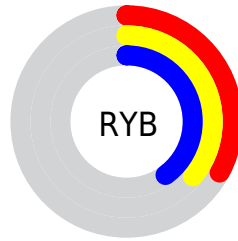

- Red (33%)
- Yellow (36%)
- Blue (40%)