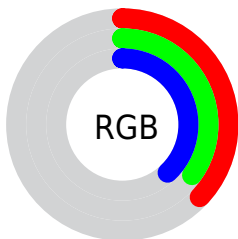

Distribution

- Red (37%)
- Green (35%)
- Blue (38%)