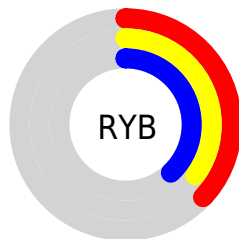

- Red (37%)
- Yellow (35%)
- Blue (38%)