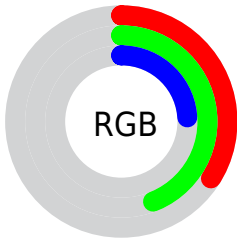

Distribution

- Red (34%)
- Green (44%)
- Blue (24%)