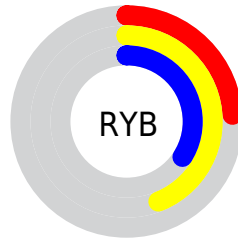

- Red (24%)
- Yellow (44%)
- Blue (34%)