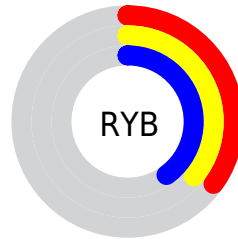

# Details

The XYZ color **10.6556, 11.4197, 14.4746** is a dark color, and the websafe version is hex **666666**. A complement of this color would be **11.4474, 11.7727, 10.9019**, and the grayscale version is **10.7273, 11.2859, 12.2904**.

A 20% lighter version of the original color is **26.5929, 28.2941, 34.6316**, and **2.8093, 3.0590, 4.1838** is the 20% darker color. If you saturate the color by 10%, you get **9.3236, 10.1021, 14.2907**, and if you desaturate by 10%, it is **12.1529, 12.8629, 14.6744**.

# Distribution

Red (35%)

Green (38%)

Blue (40%)

Red (35%)

Yellow (36%)

Blue (40%)

Cyan (15%)