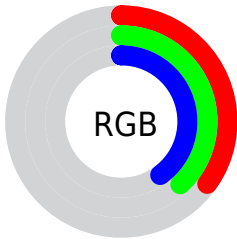

Distribution

Red (35%)

Green (38%)

Blue (40%)