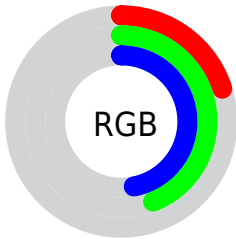

Distribution

- Red (20%)
- Green (44%)
- Blue (47%)