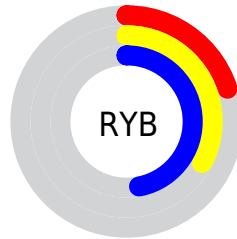

Conversions

Conversions Part 2

Format	Color
RYB	52, 84, 121
Decimal	3436665
CIELab	43.80, -16.61, -10.91
CIElCh	44, 19.877, 213.301
Yxy	13.6989, 0.2394, 0.3076
Android (android.graphics.Color)	4281626745 (0xFF347079)
YUV	95.0860, 12.7756, -37.7864
Hunter-Lab	37.0120, -13.3532, -6.4044

Details

The XYZ color **10.6615, 13.6989, 20.1714** is a dark color, and the websafe version is hex **336666**. A complement of this color would be **10.1739, 7.6505, 4.1895**, and the grayscale version is **10.8752, 11.4415, 12.4598**.

A 20% lighter version of the original color is **26.6440, 32.5713, 44.4178**, and **3.0031, 4.1347, 6.7707** is the 20% darker color. If you saturate the color by 10%, you get **9.9443, 13.0732, 20.0887**, and if you desaturate by 10%, it is **11.5423, 14.4140, 20.2633**.

Distribution

-  Red (20%)
-  Green (44%)
-  Blue (47%)

-  Red (20%)
-  Yellow (33%)
-  Blue (47%)

-  Cyan (57%)
-  Magenta (7%)
-  Yellow (0%)
-  Black (53%)

-  Cyan (80%)
-  Magenta (56%)
-  Yellow (53%)