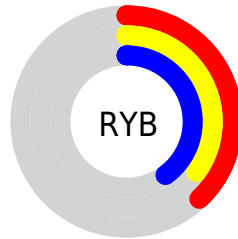

- Red (38%)
- Yellow (35%)
- Blue (40%)