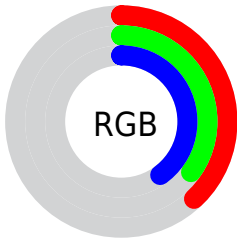

Distribution

- Red (38%)
- Green (35%)
- Blue (40%)