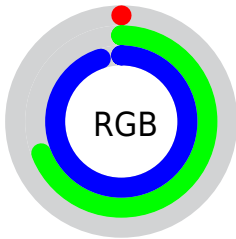

Distribution

- Red (0%)
- Green (69%)
- Blue (95%)