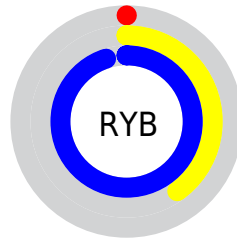

- Red (0%)
- Yellow (40%)
- Blue (95%)