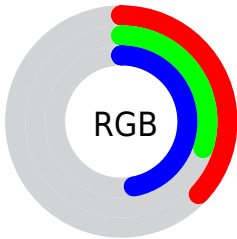

Distribution

- Red (37%)
- Green (30%)
- Blue (47%)