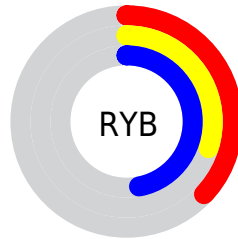

- Red (37%)
- Yellow (30%)
- Blue (47%)