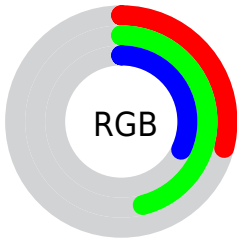

Distribution

Red (29%)

Green (46%)

Blue (32%)