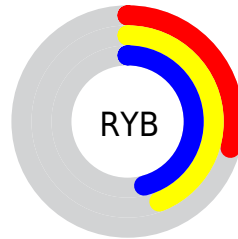

Details

The XYZ color **10.7481, 14.8125, 10.0772** is a dark color, and the websafe version is hex **336633**. A complement of this color would be **12.7219, 9.9620, 16.2917**, and the grayscale version is **12.2259, 12.8625, 14.0073**.

A 20% lighter version of the original color is **26.7421, 34.3746, 26.6982**, and **2.8376, 4.4946, 2.3871** is the 20% darker color. If you saturate the color by 10%, you get **9.5671, 14.2444, 8.2018**, and if you desaturate by 10%, it is **12.1538, 15.4908, 12.2537**.

Distribution

Red (29%)

Green (46%)

Blue (32%)

Red (29%)

Yellow (44%)

Blue (46%)

Cyan (36%)

Magenta (0%)

Yellow (31%)

Black (54%)

Cyan (71%)

Magenta (54%)

Yellow (68%)

Brightness & Saturation Gradients

These gradients show how the XYZ color 10.7481, 14.8125, 10.0772 changes by changing the brightness by 10 percent. The first figure shows a shift by +10% for each color and the second figure -10%.