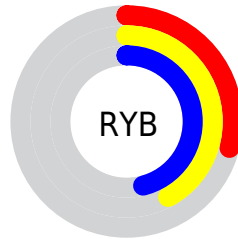

# Details

The XYZ color **10.7092, 14.7791, 10.6757** is a dark color, and the websafe version is hex **336633**. A complement of this color would be **12.3207, 9.5880, 14.8377**, and the grayscale version is **12.1568, 12.7899, 13.9282**.

A 20% lighter version of the original color is **26.6594, 34.3081, 27.7713**, and **2.8342, 4.4874, 2.6362** is the 20% darker color. If you saturate the color by 10%, you get **9.5824, 14.2359, 8.9399**, and if you desaturate by 10%, it is **12.0467, 15.4268, 12.6468**.

# Distribution

Red (29%)

Green (46%)

Blue (33%)

Red (29%)

Yellow (42%)

Blue (46%)

Cyan (38%)