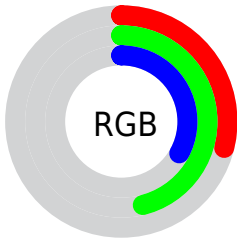

Distribution

Red (29%)

Green (46%)

Blue (33%)