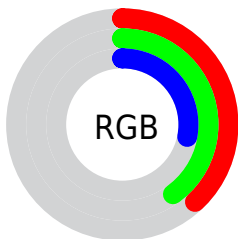

Distribution

- Red (38%)
- Green (40%)
- Blue (28%)