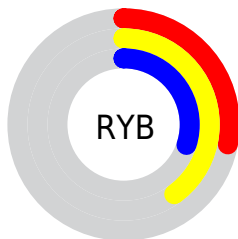

## Conversions Part 2

| <b>Format</b>                       | <b>Color</b>                 |
|-------------------------------------|------------------------------|
| <b>R<sub>YB</sub></b>               | 71, 102, 76                  |
| Decimal                             | 6383175                      |
| CIE Lab                             | 42.00, -7.68, 16.92          |
| CIE LCh                             | 42, 18.583, 114.410          |
| Yxy                                 | 12.4991, 0.3476,<br>0.4016   |
| Android<br>(android.graphics.Color) | 4284573255<br>(0xFF616647)   |
| YUV                                 | 96.9710, -12.8037,<br>0.0254 |
| Hunter-Lab                          | 35.3541, -7.2478,<br>11.6609 |

# Details

The XYZ color **10.8185, 12.4991, 7.8036** is a dark color, and the websafe version is hex **666633**. A complement of this color would be **7.6325, 7.0026, 13.5205**, and the grayscale version is **11.3847, 11.9776, 13.0436**.

A 20% lighter version of the original color is **26.9941, 30.4344, 22.2210**, and **2.8794, 3.4896, 1.5587** is the 20% darker color. If you saturate the color by 10%, you get **10.3448, 12.2900, 6.2138**, and if you desaturate by 10%, it is **11.3514, 12.7332, 9.6837**.

# Distribution

- Red (38%)
- Green (40%)
- Blue (28%)

- Red (28%)
- Yellow (40%)
- Blue (30%)

- Cyan (5%)
- Magenta (0%)
- Yellow (30%)
- Black (60%)

- Cyan (62%)
- Magenta (60%)
- Yellow (72%)