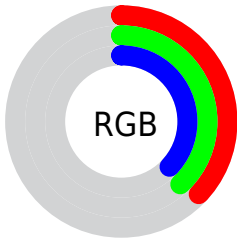

Distribution

- Red (37%)
- Green (38%)
- Blue (37%)