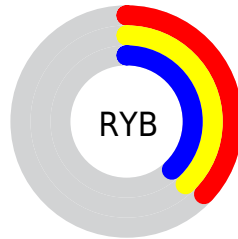

- Red (37%)
- Yellow (38%)
- Blue (38%)