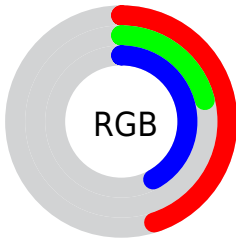

Distribution

Red (45%)

Green (21%)

Blue (42%)