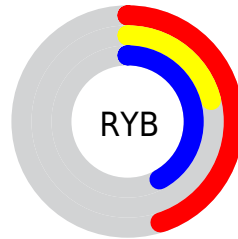

Details

The XYZ color **10.9909, 7.3238, 14.4700** is a dark color, and the websafe version is hex **663366**. A complement of this color would be **8.5496, 13.4048, 6.8399**, and the grayscale version is **7.2456, 7.6230, 8.3014**.

A 20% lighter version of the original color is **27.2982, 20.5698, 34.4299**, and **2.9763, 1.4944, 4.1346** is the 20% darker color. If you saturate the color by 10%, you get **10.4303, 6.3424, 13.8521**, and if you desaturate by 10%, it is **11.6803, 8.5598, 15.1396**.

Distribution

Red (45%)

Green (21%)

Blue (42%)

Red (45%)

Yellow (21%)

Blue (42%)

Cyan (0%)