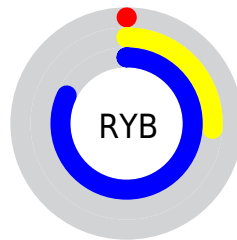

- Red (0%)
- Yellow (26%)
- Blue (82%)