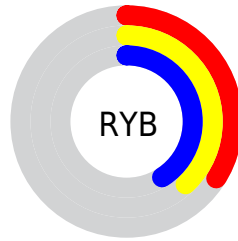

- Red (34%)
- Yellow (38%)
- Blue (41%)