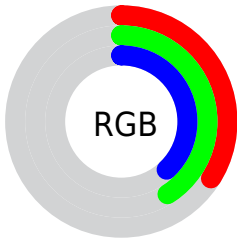

Distribution

- Red (34%)
- Green (41%)
- Blue (38%)