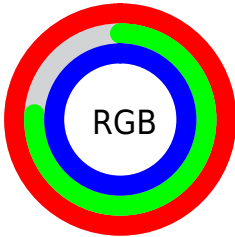

Distribution

- Red (100%)
- Green (76%)
- Blue (100%)