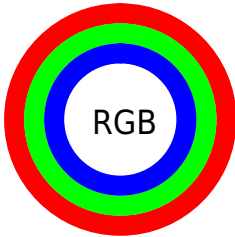

Distribution

- Red (100%)
- Green (100%)
- Blue (100%)