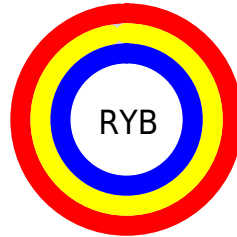

- Red (99%)
- Yellow (97%)
- Blue (100%)