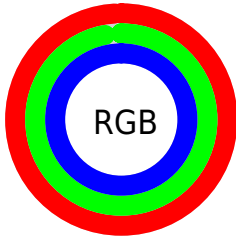

Distribution

- Red (99%)
- Green (97%)
- Blue (100%)