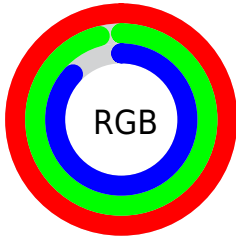

Distribution

Red (100%)

Green (96%)

Blue (87%)