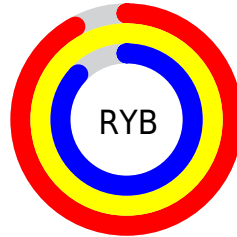

Details

The XYZ color 87.3806, 92.4455, 82.3455 is a light color, and the websafe version is hex FFFFFFFF. A complement of this color would be 76.7494, 79.8992, 105.9847, and the grayscale version is 87.6480, 92.2126, 100.4195.

A 20% lighter version of the original color is 95.0500, 100.0000, 108.9000, and 48.6772, 51.6227, 43.9578 is the 20% darker color. If you saturate the color by 10%, you get 82.1440, 87.0344, 64.9944, and if you desaturate by 10%, it is 93.2176, 98.2294, 102.4493.

Distribution

Red (100%)

Green (96%)

Blue (87%)

Red (92%)

Yellow (100%)

Blue (87%)

Cyan (0%)