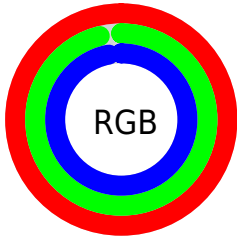

Distribution

Red (100%)

Green (96%)

Blue (97%)