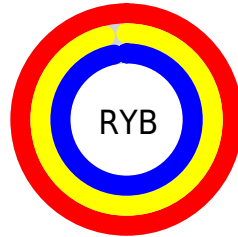

Details

The XYZ color 90.9843, 93.8869, 101.3223 is a light color, and the websafe version is hex FFFFFFFF. A complement of this color would be 91.6582, 98.2699, 107.9065, and the grayscale version is 89.8885, 94.5697, 102.9864.

A 20% lighter version of the original color is 95.0500, 100.0000, 108.9000, and 51.1061, 52.5943, 56.7483 is the 20% darker color. If you saturate the color by 10%, you get 80.4649, 78.1119, 81.5885, and if you desaturate by 10%, it is 95.0500, 100.0000, 108.9000.

Distribution

Red (100%)

Green (96%)

Blue (97%)

Red (100%)

Yellow (96%)

Blue (97%)

Cyan (0%)