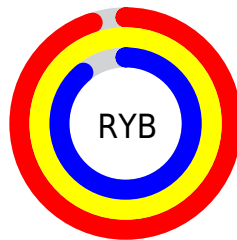

- Red (95%)
- Yellow (100%)
- Blue (89%)