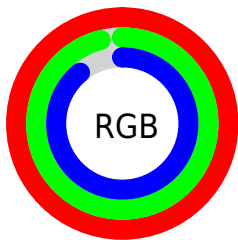

Distribution

- Red (100%)
- Green (96%)
- Blue (89%)