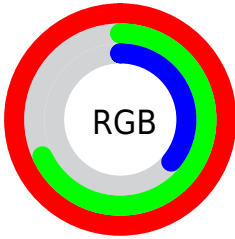

Distribution

- Red (100%)
- Green (68%)
- Blue (36%)