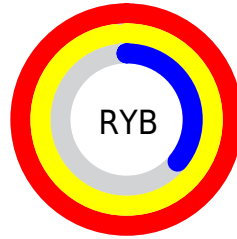

- Red (100%)
- Yellow (98%)
- Blue (36%)