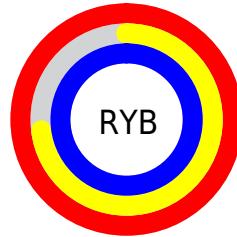

- Red (100%)
- Yellow (73%)
- Blue (100%)