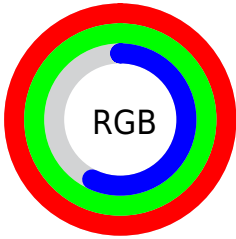

Distribution

- Red (100%)
- Green (100%)
- Blue (57%)