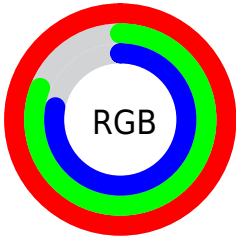

Distribution

Red (100%)

Green (81%)

Blue (78%)