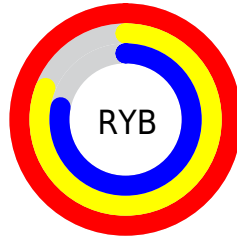

Details

The XYZ color **73.7366, 69.5727, 64.1861** is a light color, and the websafe version is hex **FFCCCC**. A complement of this color would be **75.7441, 87.2480, 107.4562**, and the grayscale version is **68.0572, 71.6015, 77.9740**.

A 20% lighter version of the original color is **95.0500, 100.0000, 108.9000**, and **39.7052, 36.5376, 32.1539** is the 20% darker color. If you saturate the color by 10%, you get **65.9224, 58.3224, 48.0841**, and if you desaturate by 10%, it is **82.8416, 82.6086, 83.1722**.

Distribution

Red (100%)

Green (81%)

Blue (78%)

Red (100%)

Yellow (81%)

Blue (78%)

Cyan (0%)