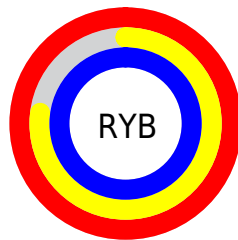

- Red (100%)
- Yellow (77%)
- Blue (100%)