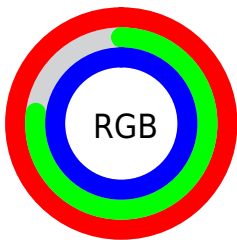

Distribution

- Red (100%)
- Green (77%)
- Blue (100%)