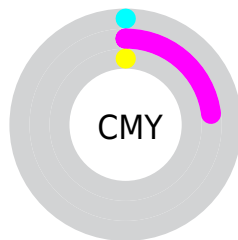

A 20% lighter version of the original color is **94.4153, 98.7306, 108.6884**, and **43.1547, 35.4290, 57.9901** is the 20% darker color. If you saturate the color by 10%, you get **73.7597, 57.4195, 101.8032**, and if you desaturate by 10%, it is **85.2802, 80.4604, 105.6434**.

# Distribution

- Red (100%)
- Green (77%)
- Blue (100%)

- Red (100%)
- Yellow (77%)
- Blue (100%)

- Cyan (0%)
- Magenta (23%)
- Yellow (0%)
- Black (0%)

- Cyan (0%)
- Magenta (23%)
- Yellow (0%)

# Brightness & Saturation Gradients

These gradients show how the XYZ color 79.0299, 67.9599, 103.5600 changes by changing the brightness by 10 percent. The first figure shows a shift by +10% for each color and the second figure -10%.