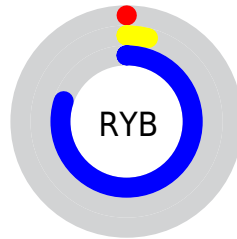

- Red (0%)
- Yellow (4%)
- Blue (80%)