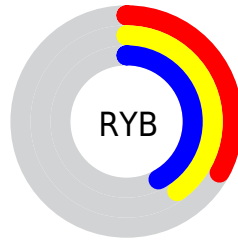

- Red (33%)
- Yellow (40%)
- Blue (42%)