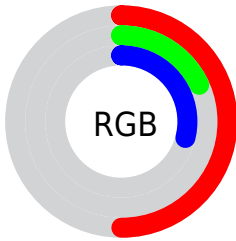

Distribution

- Red (50%)
- Green (18%)
- Blue (29%)