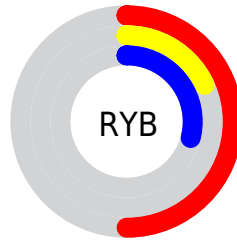

- Red (50%)
- Yellow (18%)
- Blue (29%)